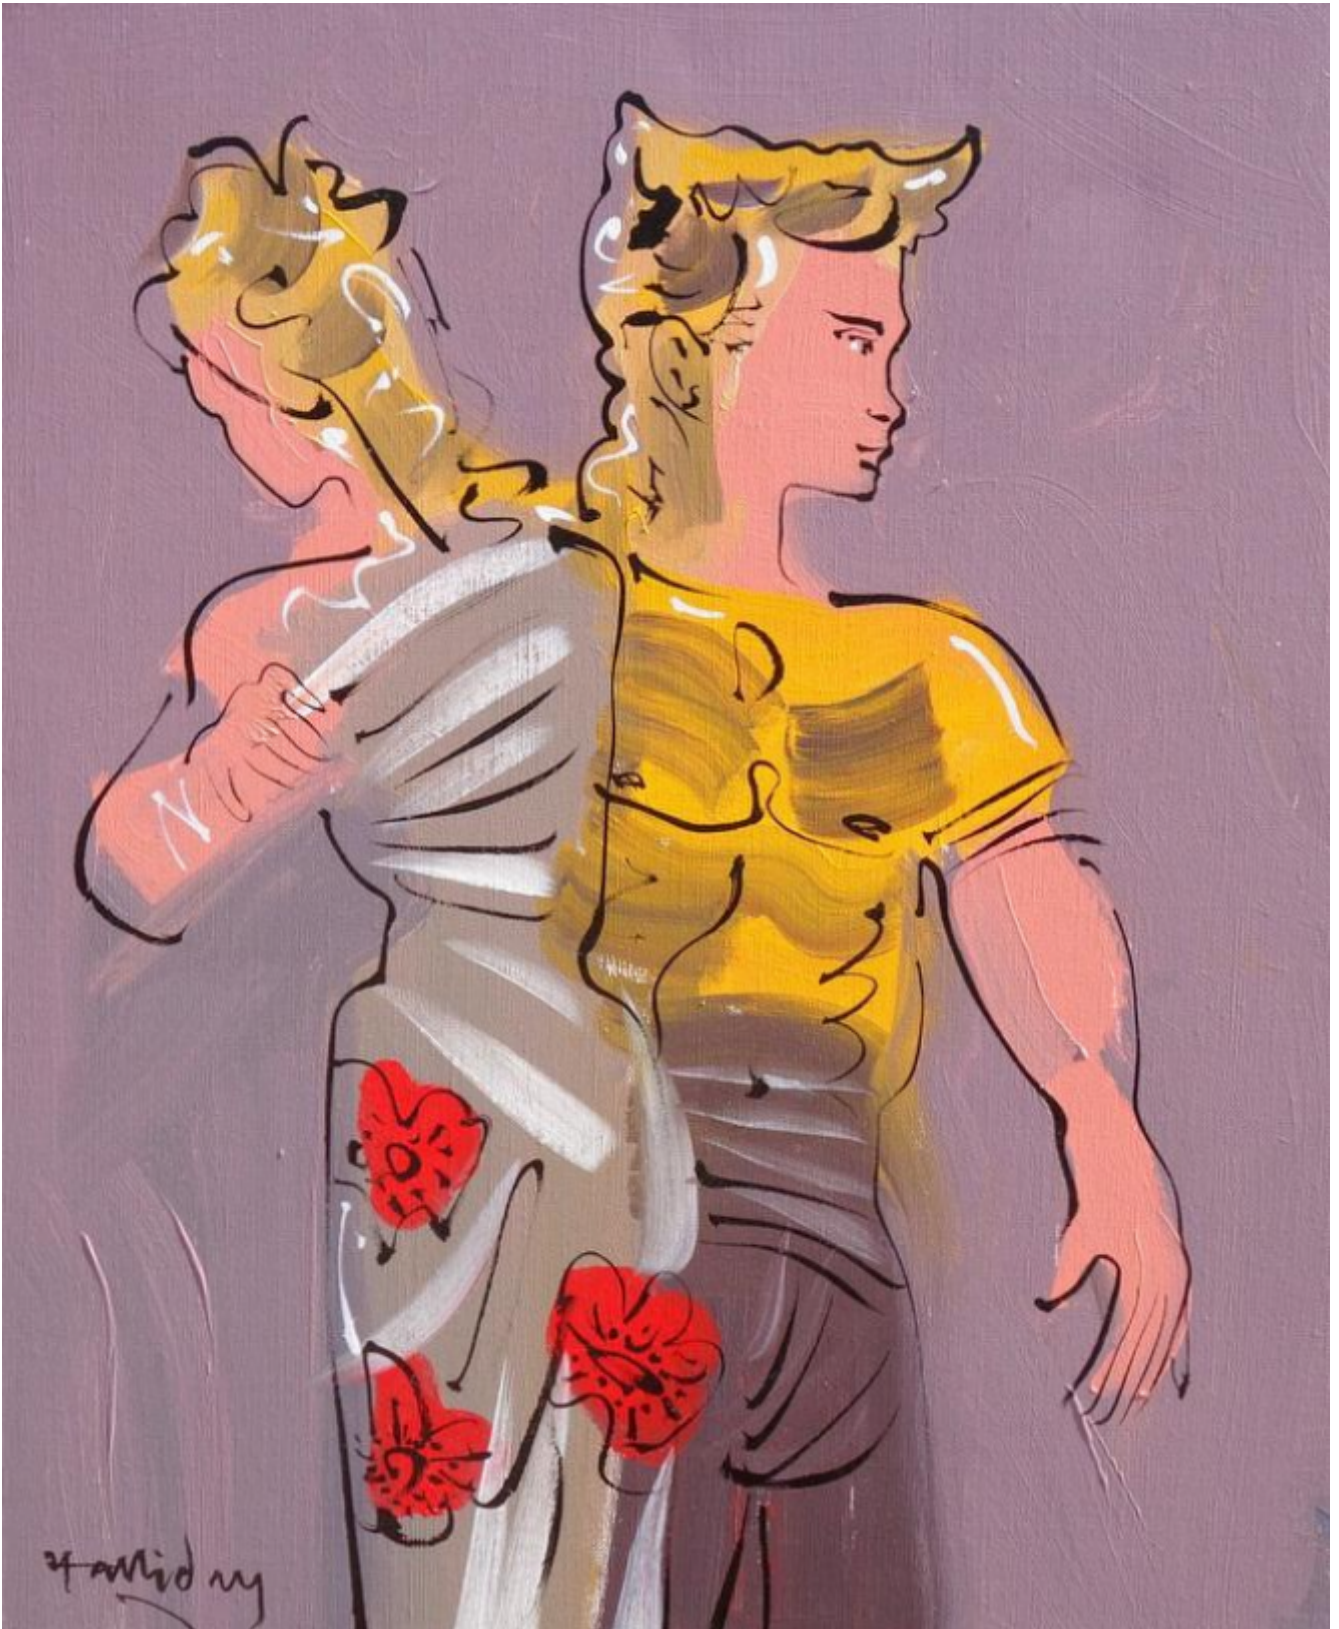

Halliday

Poppea

Alan Halliday

£2,750

REF: 2718

Height: 61 cm (24")

Width: 50 cm (19.7")

DESCRIPTION

Unframed