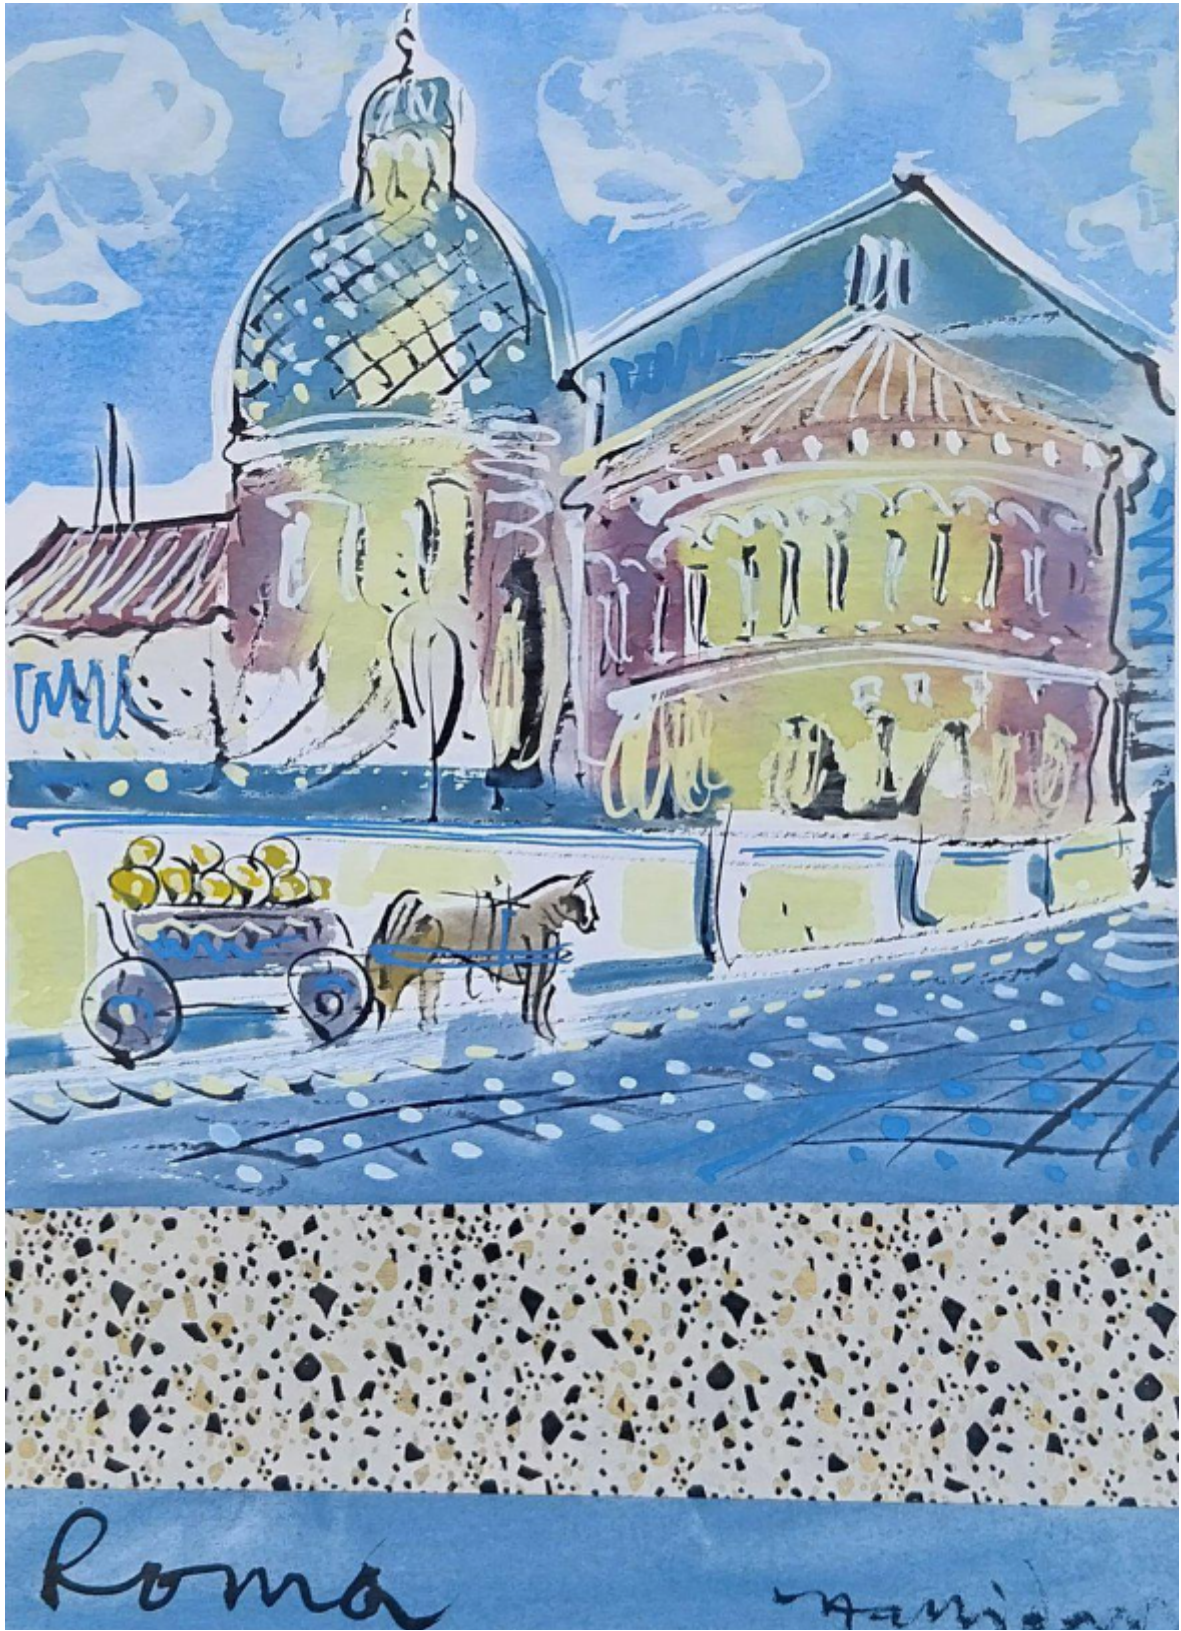

*Halliday*

Rome

Alan Halliday

£450

REF: 4739

Height: 38 cm (15")

Width: 28 cm (11")

## DESCRIPTION

---

Unframed