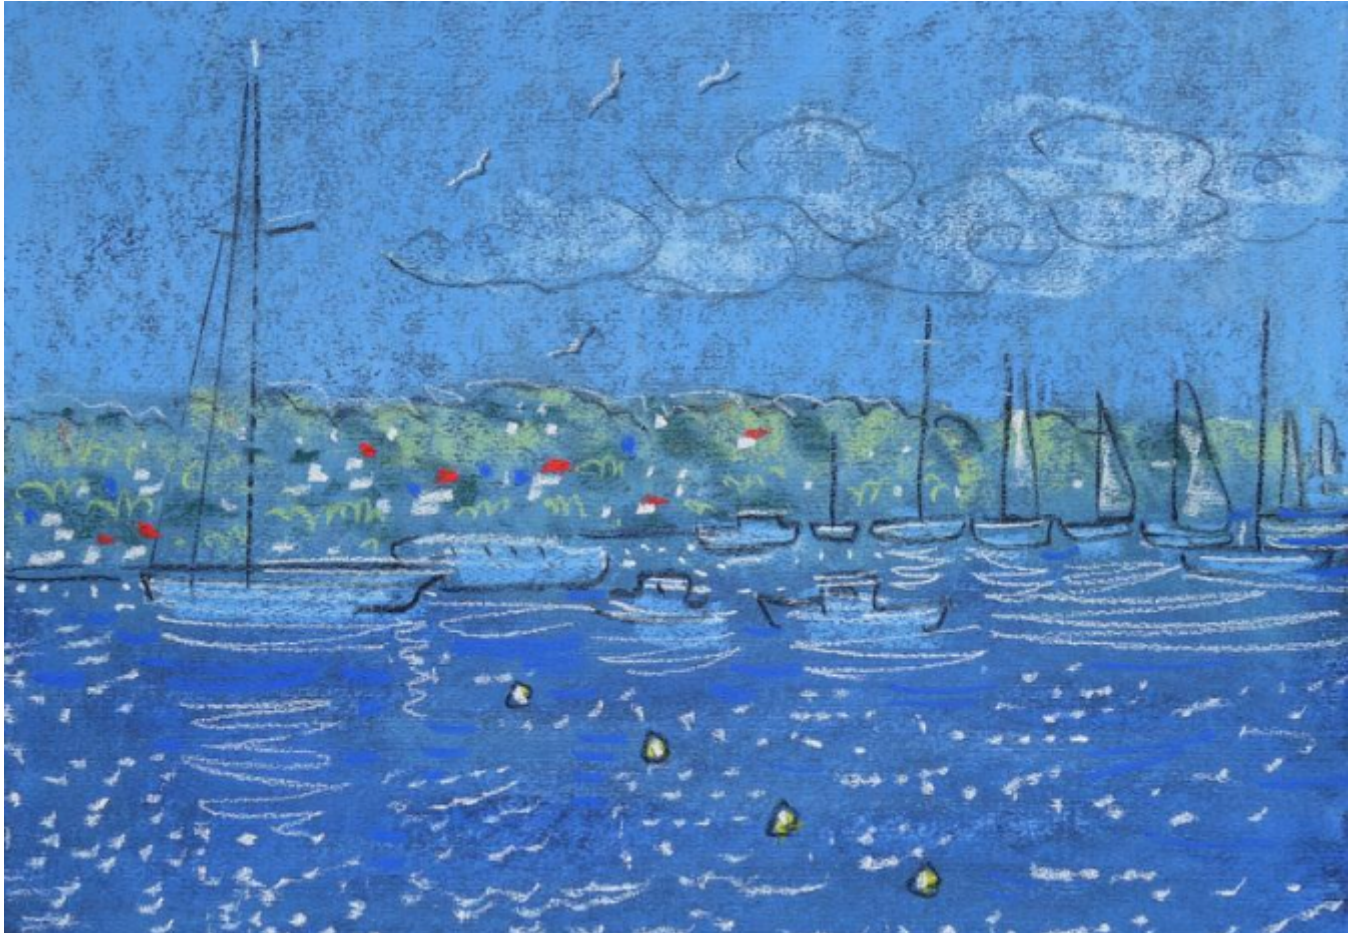

Alan Halliday

Yachts Cote d'Azur

Alan Halliday

Sold

REF: 2668

Height: 30 cm (11.8")

Width: 40 cm (15.7")

DESCRIPTION

Framed PASTEL