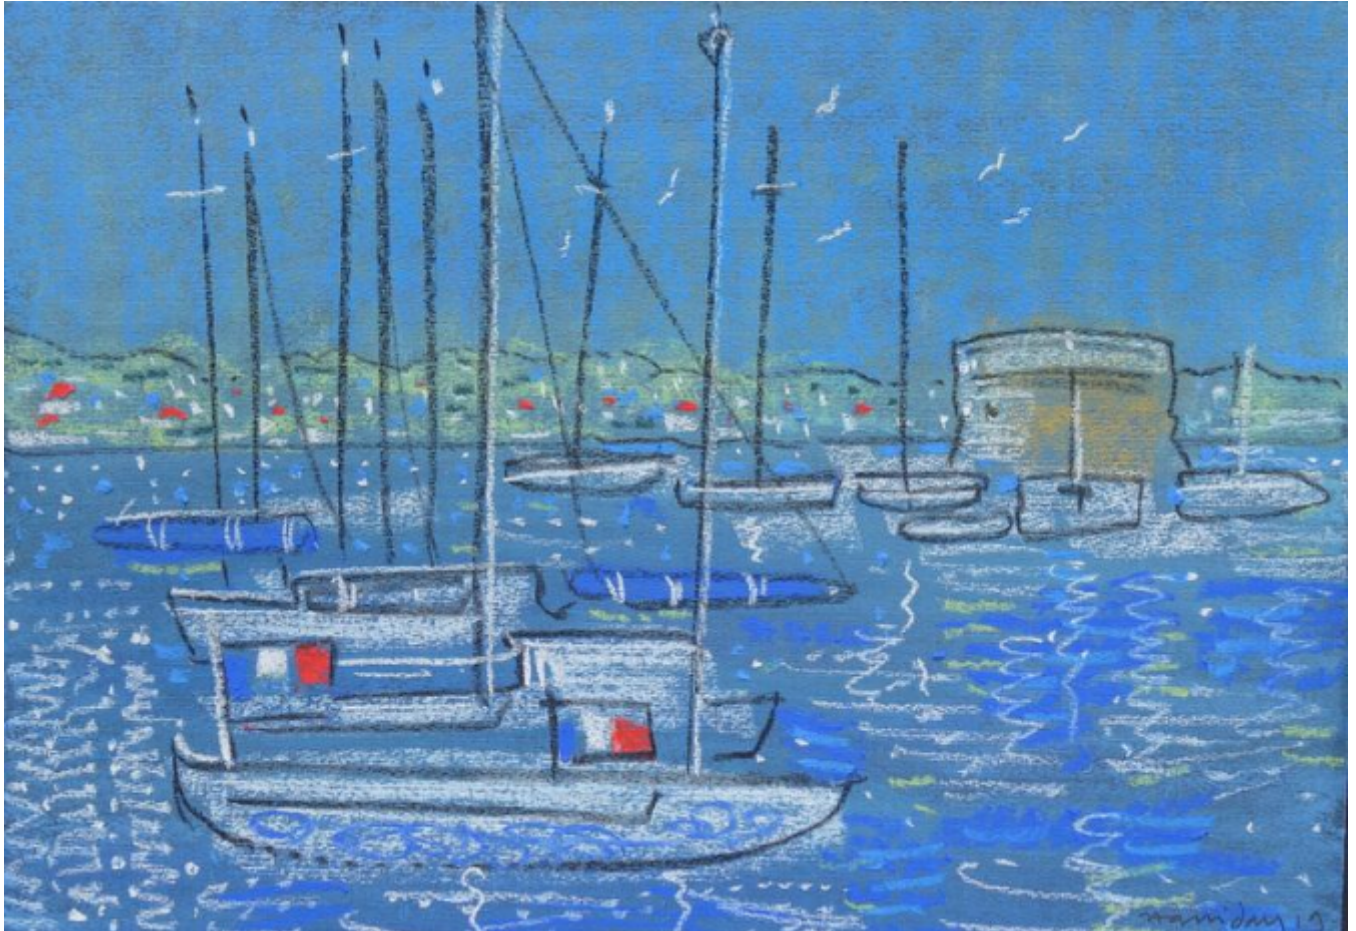

Alan Halliday

On the way to Nice

Alan Halliday

£575

REF: 2667

Height: 30 cm (11.8")

Width: 40 cm (15.7")

DESCRIPTION

Framed PASTEL