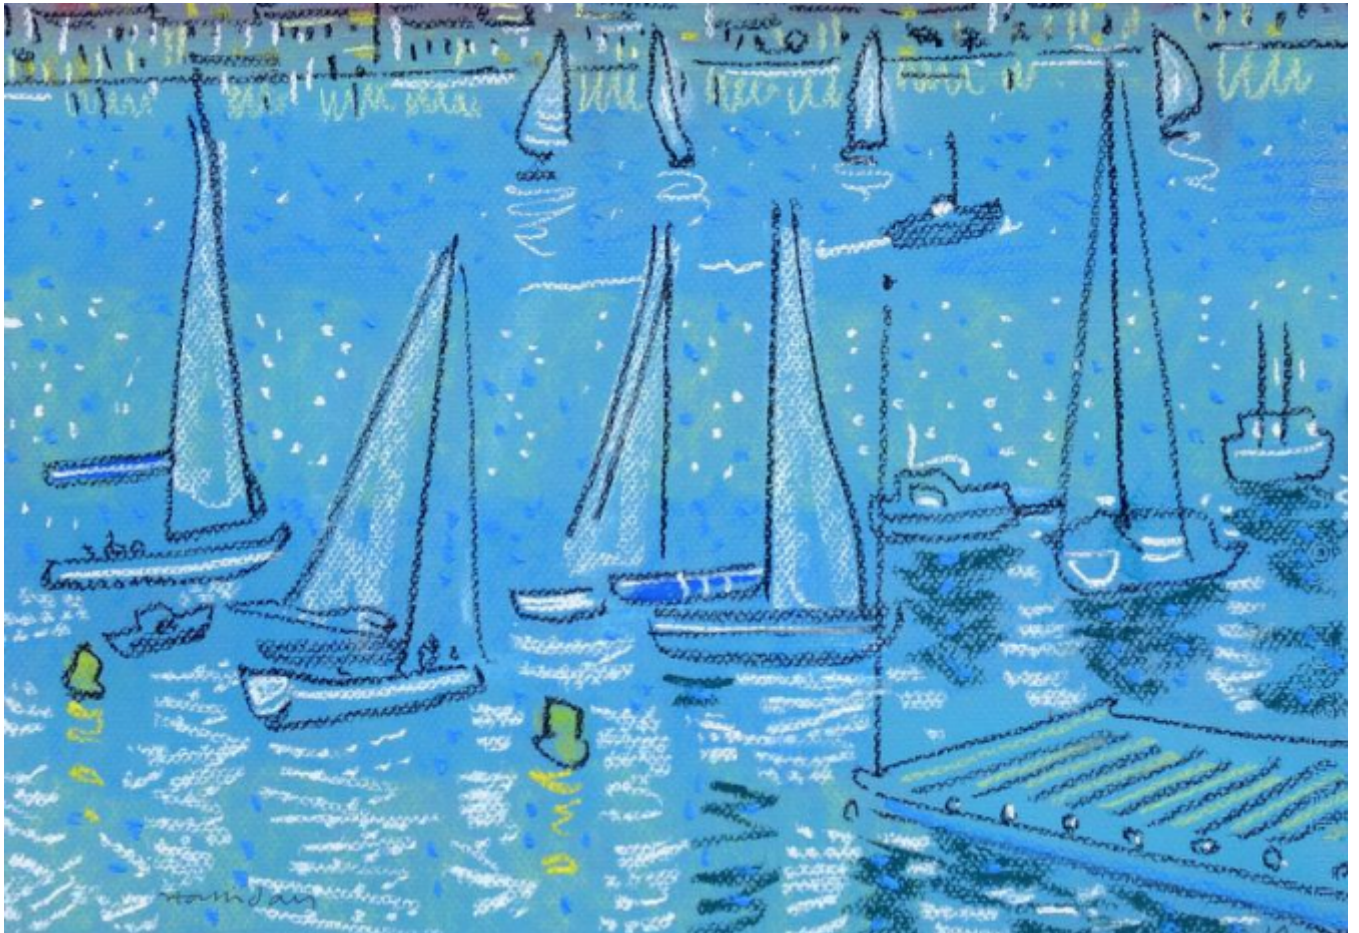

Alan Halliday

Boats near Nice

Alan Halliday

£575

REF: 2653

Height: 30 cm (11.8")

Width: 40 cm (15.7")

DESCRIPTION

Framed PASTEL