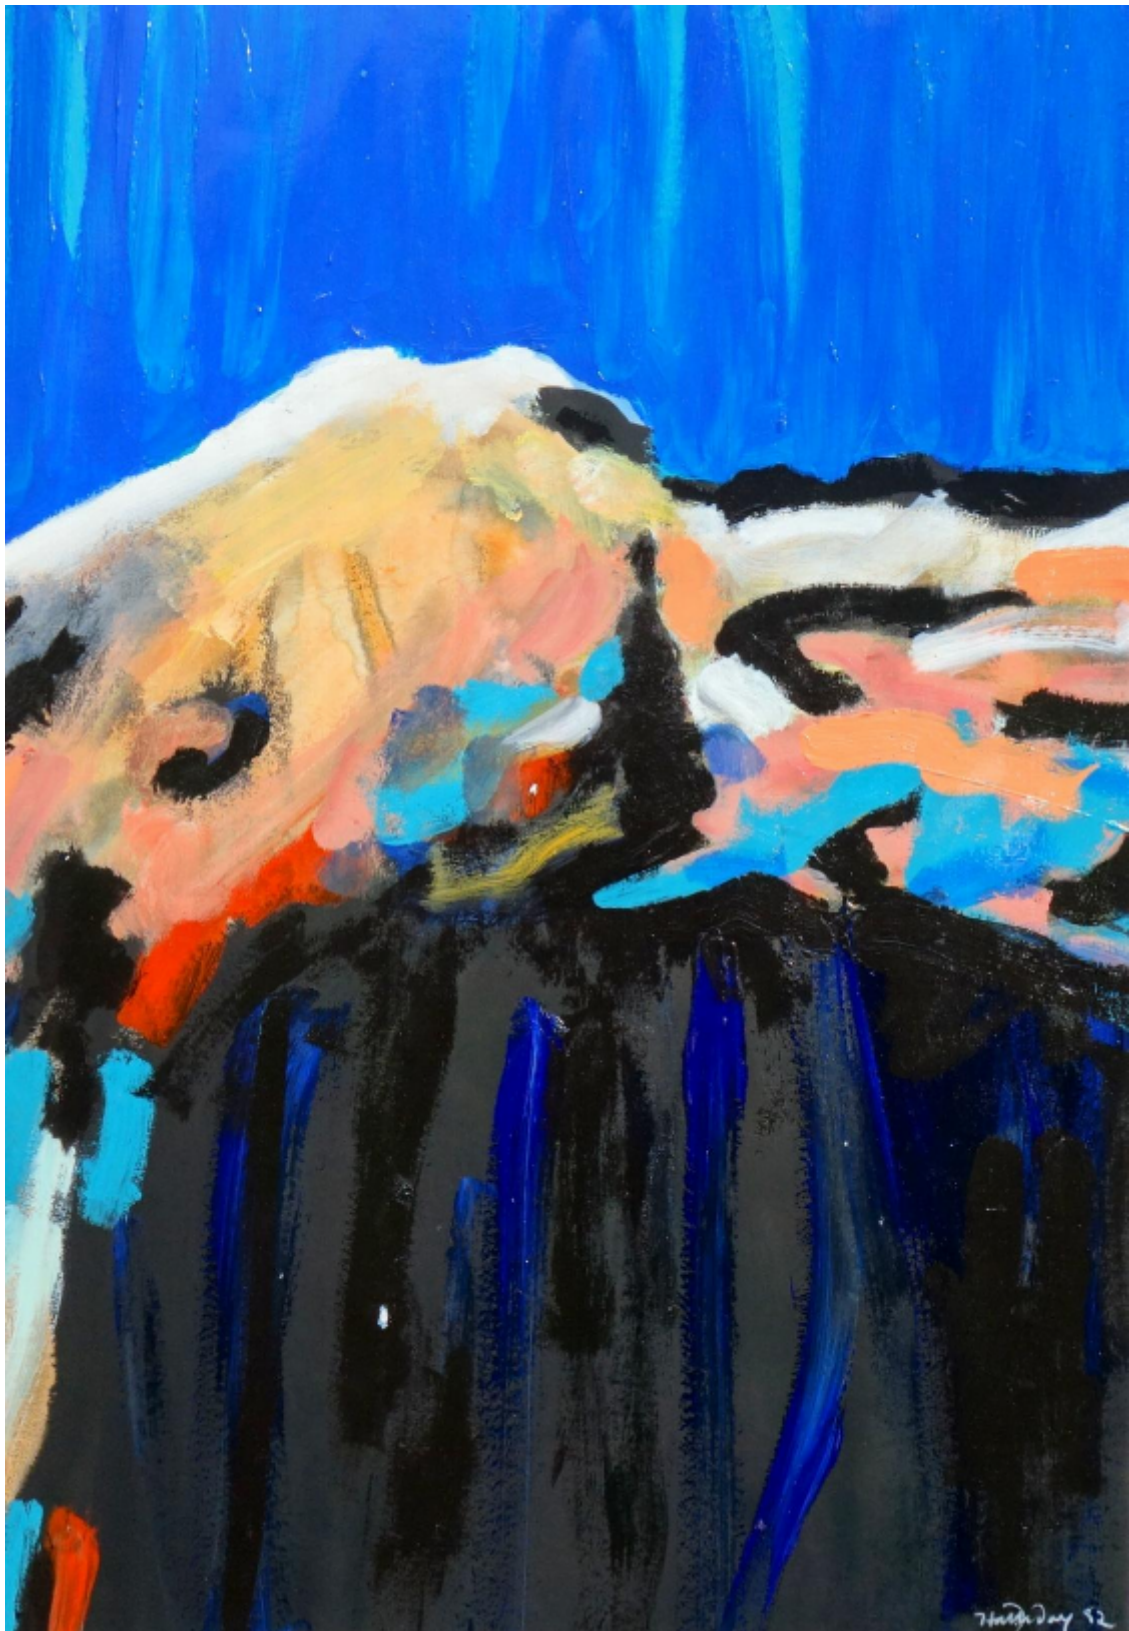

Halliday

Abstract

Alan Halliday

REF: 3207

Height: 76 cm (29.9")

Width: 56 cm (22")

DESCRIPTION

Unframed