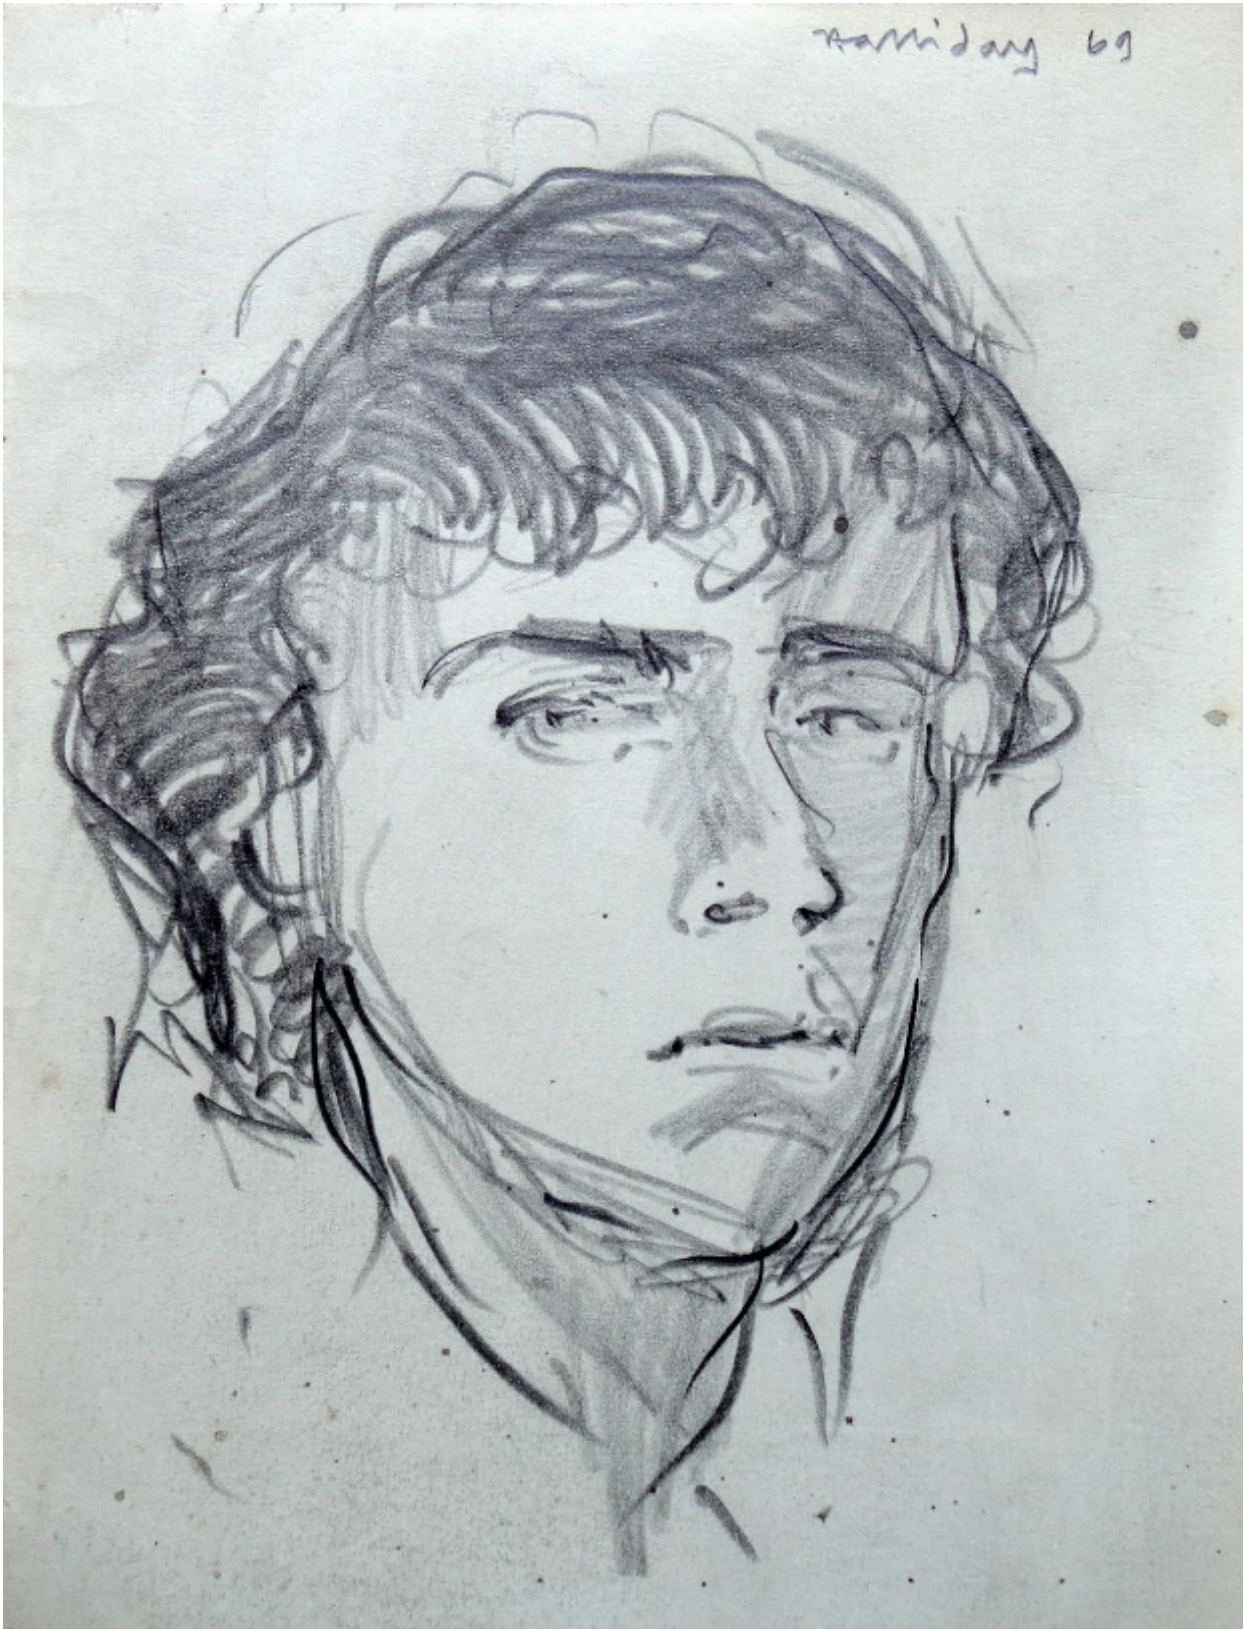

Halliday

1969 Self-portrait at school

Alan Halliday

REF: 3198

Height: 20 cm (7.9")

Width: 20 cm (7.9")

DESCRIPTION

Unframed