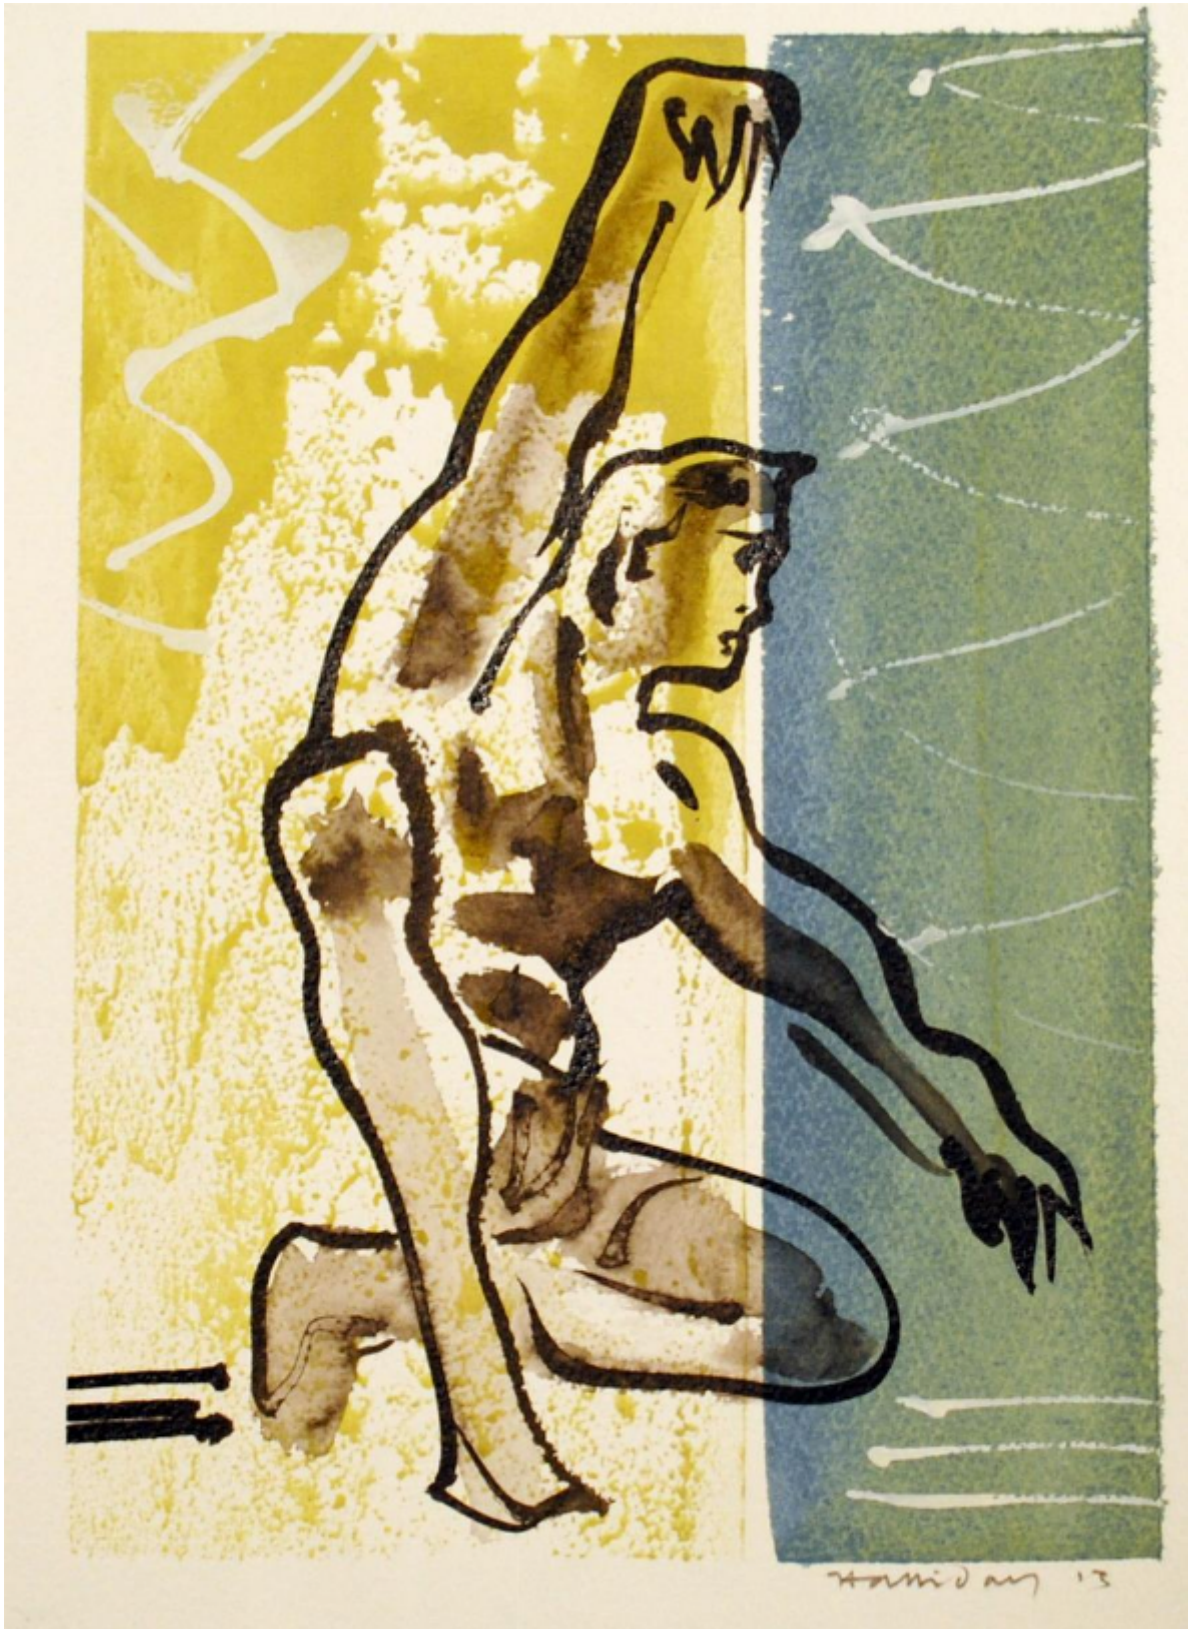

Halliday

Metamorphosis II

Alan Halliday

Sold

REF: 1887

Height: 38 cm (15")

Width: 28 cm (11")

DESCRIPTION